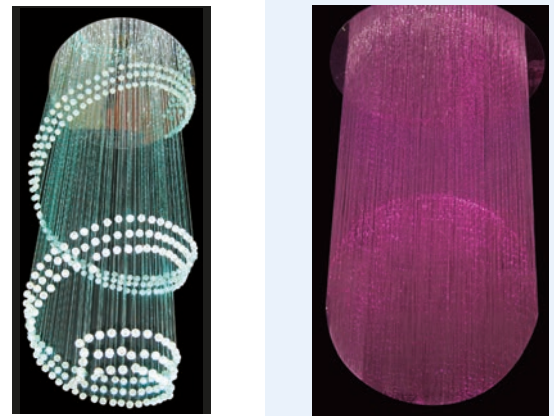

Fibre Optic Chandeliers

Code	BR199	MT3186-5P	Code	FNL-008	FNL-023
Power	9 x 20W	5 x 60W	Power	175W	336W
Lamp Holder	G9	E27	Weight	16kg	28.5kg
Size (mm)	Ø110 x 1700	Ø480 x 1300	Size (mm)	Ø600 x 1600	Ø1100 x 1800
Material / Colour	Glass Frosted	Chrome / Glass Clear	Description	c/w 1 Light engine (R-150) and colour wheel	c/w 2 Light engine (R-150 DMX M/S/D) and SRC-144 controller and colour wheel

Decorative